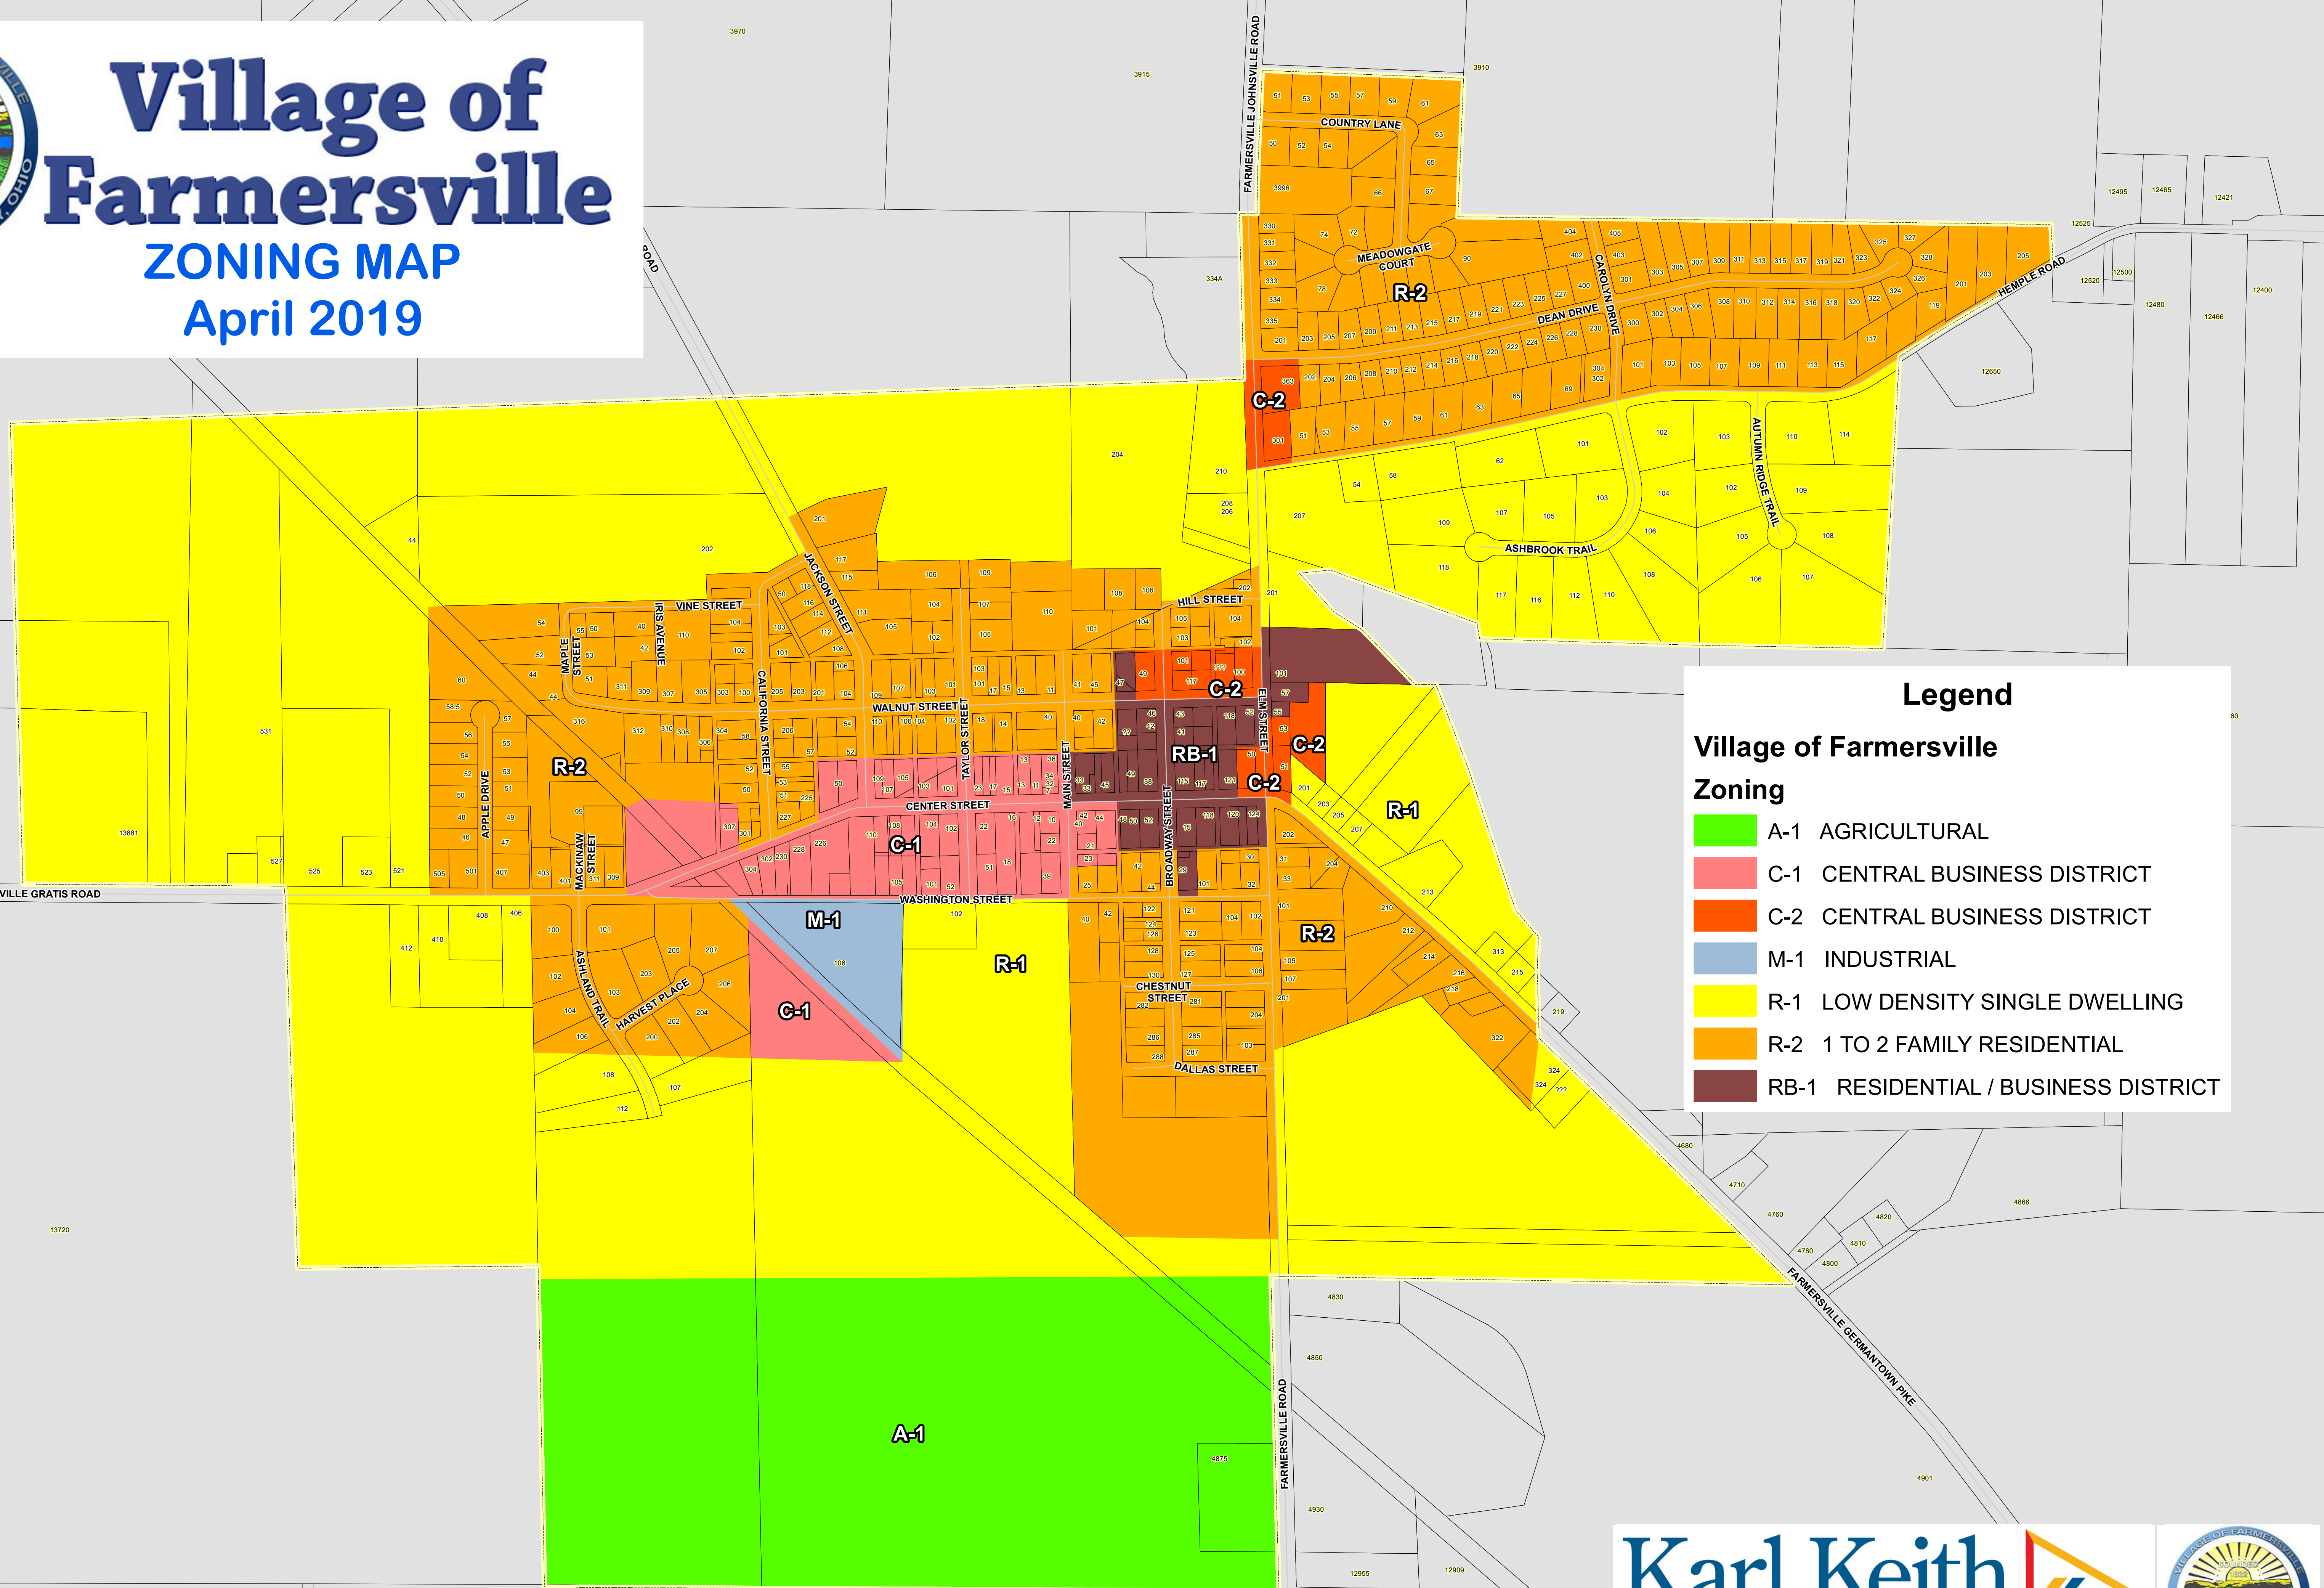

Village of Farmersville

ZONING MAP

April 2019

Legend

Village of Farmersville Zoning

- A-1 AGRICULTURAL
- C-1 CENTRAL BUSINESS DISTRICT
- C-2 CENTRAL BUSINESS DISTRICT
- M-1 INDUSTRIAL
- R-1 LOW DENSITY SINGLE DWELLING
- R-2 1 TO 2 FAMILY RESIDENTIAL
- RB-1 RESIDENTIAL / BUSINESS DISTRICT